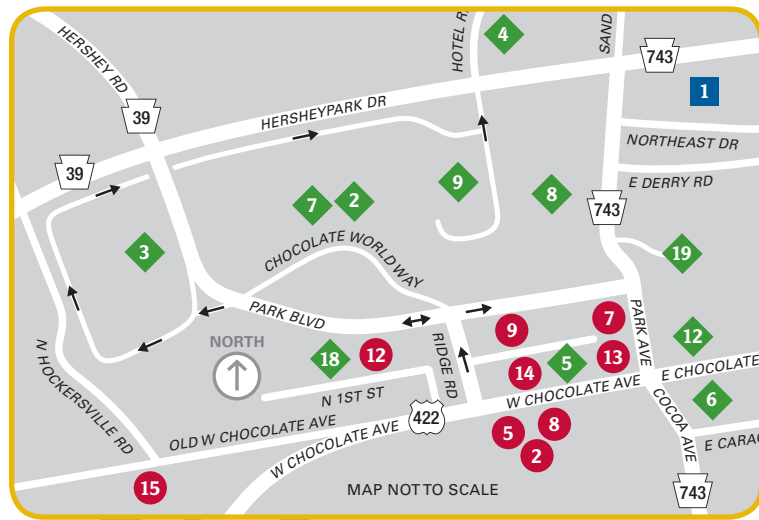

Nearby Services & Attractions

RESTAURANTS, GRILLS, PUBS

- **1 99 Chinese Express**
  613 W Main St, Palmyra
  99chinesepa.com
  717-838-2034
  Closed Tuesdays
- **2 Au Bon Lieu**
  110 W. Chocolate Ave (rear), Hershey
  aubonlieu.com
  717-533-4074
- **3 Babe's Grillhouse**
  312 East Main St, Palmyra
  babesgrillhouse.com
  717-838-8200
- **4 Blue Bird Inn**
  2387 Cornwall Rd, Cornwall
  bluebirdinn.com
  717-273-3000
- **5 Chocolate Avenue Grill**
  114 W. Chocolate Ave, Hershey
  chocolateavenuegrill.com
  717-835-0888
  Closed Sundays
- **6 Desserts Etc.**
  840 E. Chocolate Ave, Hershey
  dessertsetc.com
  717-999-7996
- **7 Devon Seafood Grill**
  27 W. Chocolate Ave, Hershey
  devonseafod.com
  717-508-5460
- **8 Fenicci's of Hershey**
  102 W Chocolate Ave, Hershey
  feniccis.com
  717-533-7159
  Closed Mondays
- **9 Fresh Market**
  121 Towne Square Drive, Hershey
  hershefreshmarket.com
  717-508-7079
  Closed Mondays and Tuesdays
- **10 Funck's Restaurant & Bar**
  664 W. Main St, Palmyra
  funcks.com
  717-838-1611
- **11 The Hershey Pantry**
  801 E. Chocolate Ave, Hershey
  hershepantry.com
  717-533-7505
- **12 Hidden Still Spirits**
  505 W. Chocolate Ave (rear), Hershey
  hiddenstillsprits.com
  717-298-1663
  Closed Tuesdays
- **13 Houlihan's Restaurant & Bar**
  27 W. Chocolate Ave, Hershey
  houlihans.com/my-houlihans/hershey
  717-534-3110
- **14 Iron Hill Brewery & Restaurant**
  101 W. Chocolate Ave, Hershey
  ironhillbrewery.com/hershey-pa
  717-312-5164
- **15 The Mill Restaurant & Bar**
  810 Old W. Chocolate Ave, Hershey
  themillinhershey.com
  717-256-9965
  Closed Mondays and Tuesdays
  10% Off for 1825 Inn guests
- **16 Piazza Sorrento**
  16 Briarcrest Sq, Hershey
  piazzasorrento.com
  717-835-1919
  Dining Room closed Sundays;
  Pizza Shop open 7 days a week
- **17 Rising Sun Kitchen & Bar**
  2850 Horseshoe Pike, Campbelltown
  risingsunkitchenandbar.com
  717-641-3258
- **18 Rotunda Brew Pub**
  814 E. Chocolate Ave, Hershey
  rotundabrewpub.com
  717-298-6476
  15% Off for 1825 Inn guests
- **19 Rotunda Restaurant & Brewery**
  245 W. Main St, Annville
  rotundabrewing.com
  717-867-0113
  10% Off for 1825 Inn guests
- **20 Sawasdee Thai Cuisine**
  1319 E. Chocolate Ave, Hershey
  sawasdeehershey.com
  717-533-4575
  Closed Sundays
- **21 Simply Greek**
  1190 W. Chocolate Ave, Hershey
  simplygreekhershey.com
  717-298-6668

ICE CREAM

- **22 Sopranos Pizza**
  50 Lynmar Ave, Campbelltown
  sopranospizzapalmyra.com
  717-833-6680
  Closed Mondays
- **23 Texas Roadhouse**
  61 N. Londonderry Sq, Palmyra
  texasroadhouse.com
  717-838-1400
- **24 Tröegs Brewery & Snack Bar**
  200 E. Hersheypark Dr, Hershey
  www.troegs.com
  717-534-1344
- **25 Wasabi Bistro**
  1311 E. Chocolate Ave, Hershey
  wasabibistrohershey.com
  717-533-9900
- **26 What If...**
  845 E. Chocolate Ave, Hershey
  whatifdining.com
  717-533-5858
  Closed Sundays
- **27 Annie's Ice Cream**
  10 Lynmar Ave, Campbelltown
  717-838-6507
  Seasonal
- **28 Cherry Blossom Creamery**
  1241 E Chocolate Ave, Hershey
  cherryblossomcreamery.com
- **29 The Jigger Shop**
  202 Gettysburg Ave, Mt. Gretna
  jiggershop.com
  717-964-9686
  Seasonal

ATTRACTIONS